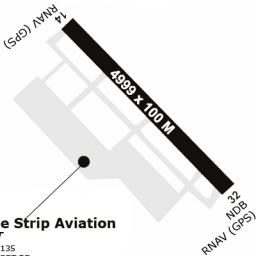

**NOT FOR NAVIGATION**

**AIRPORT DIAGRAM**

**DESTIN-FORT WALTON BEACH (DTS)**

**Miracle Strip Aviation**  
**AVITAT**

850-837-6135  
1001 AIRPORT RD  
DESTIN, FL 32541

ARINC 130.05  
Unicom 123.7  
Eglin Clearance 127.7 or 121.6  
Eglin Departure 132.1